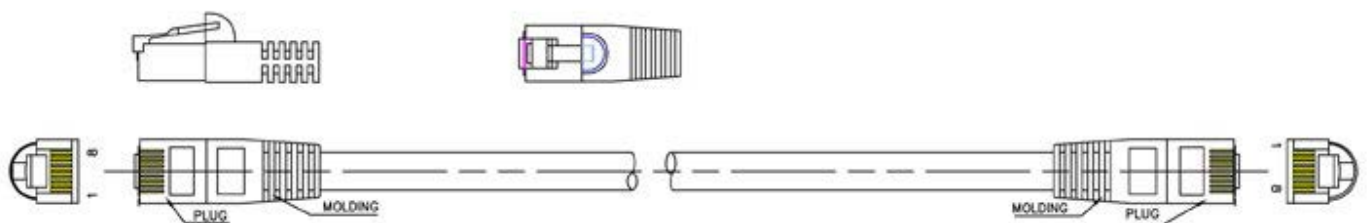

Premium Enhanced Cat5e UTP Patch Cables

Part No: 2965 - (Length) + (Colour) see chart

[View Online](#) >

Available in 15 colours, the extensive range of patch cables are designed for Cat.5e networking requirements. Each cable is manufactured to the highest standards and specification from stranded Cat.5E cable and High Quality RJ45 plugs. They are fully tested and fitted with short bodied connectors and integral strain relief boots.

Features & Benefits

- Designed for advanced bandwidth frequency systems & increased network speeds.
- Manufactured using quality component parts:
 - Connectors: 50micron gold RJ45 plugs
 - Cable: UL approved Cat.5e enhanced 24 AWG stranded cable
 - To reduce crosstalk, short-bodied connectors maintain speed & data integrity on moulded assemblies.
- Wide choice of 15 colours - helping to identify cable paths at a glance.
- Ex-stock delivery on all 14 different lengths.
- Pin 1 to 1 wiring configuration.
- Tested for purpose, ideal for current network patching requirements.