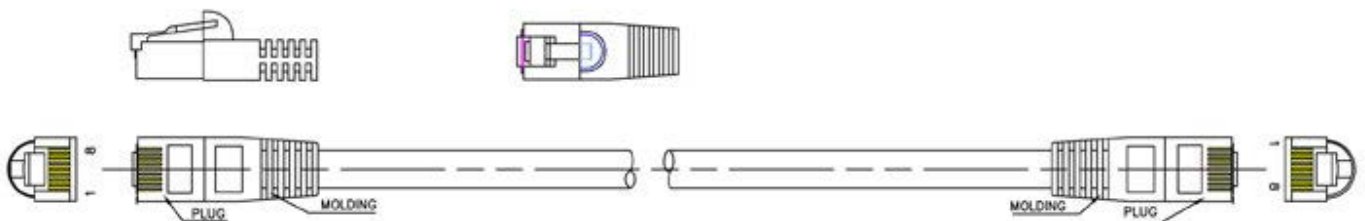

Premium Enhanced Cat5e UTP Patch Cables

Part No: 2965 - (Length) + (Colour) see chart

[View Online](#) ➤

Available in 15 colours, the extensive range of patch cables are designed for Cat.5e networking requirements. Each cable is manufactured to the highest standards and specification from stranded Cat.5E cable and High Quality RJ45 plugs. They are fully tested and fitted with short bodied connectors and integral strain relief boots.

Features & Benefits

- Designed for advanced bandwidth frequency systems & increased network speeds.
- Manufactured using quality component parts:
 - Connectors: 50micron gold RJ45 plugs
 - Cable: UL approved Cat.5e enhanced 24 AWG stranded cable
- To reduce crosstalk, short-bodied connectors maintain speed & data integrity on moulded assemblies.
- Wide choice of 15 colours - helping to identify cable paths at a glance.
- Ex-stock delivery on all 14 different lengths.
- Pin 1 to 1 wiring configuration.
- Tested for purpose, ideal for current network patching requirements.