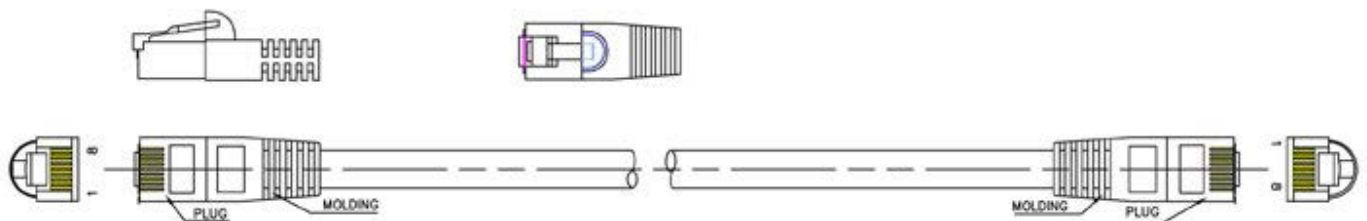

Premium Enhanced Cat5e UTP Patch Cables

Part No: 2965 - (Length) + (Colour) see chart

[View Online](#) >

Available in 15 colours, the extensive range of patch cables are designed for Cat.5e networking requirements. Each cable is manufactured to the highest standards and specification from stranded Cat.5E cable and High Quality RJ45 plugs. They are fully tested and fitted with short bodied connectors and integral strain relief boots.

Features & Benefits

- Designed for advanced bandwidth frequency systems & increased network speeds.
- Manufactured using quality component parts:
 - Connectors: 50micron gold RJ45 plugs
 - Cable: UL approved Cat.5e enhanced 24 AWG stranded cable
- To reduce crosstalk, short-bodied connectors maintain speed & data integrity on moulded assemblies.
- Wide choice of 15 colours - helping to identify cable paths at a glance.
- Ex-stock delivery on all 14 different lengths.
- Pin 1 to 1 wiring configuration.
- Tested for purpose, ideal for current network patching requirements.