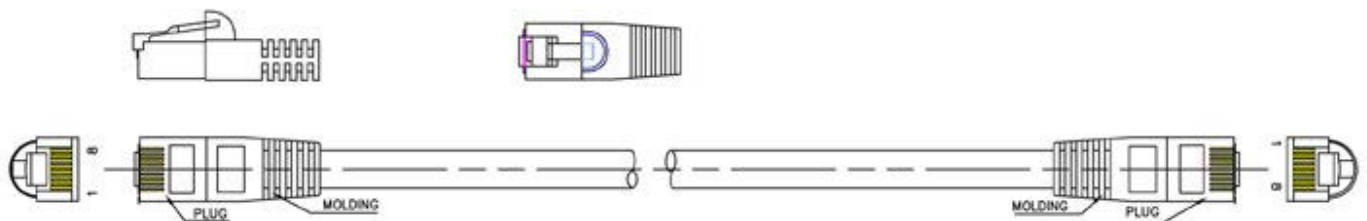

## Premium Enhanced Cat5e UTP Patch Cables

Part No: 2965 - (Length) + (Colour) see chart

[View Online](#) >

Available in 15 colours, the extensive range of patch cables are designed for Cat.5e networking requirements. Each cable is manufactured to the highest standards and specification from stranded Cat.5E cable and High Quality RJ45 plugs. They are fully tested and fitted with short bodied connectors and integral strain relief boots.

### Features & Benefits

- Designed for advanced bandwidth frequency systems & increased network speeds.
- Manufactured using quality component parts:
  - Connectors: 50micron gold RJ45 plugs
  - Cable: UL approved Cat.5e enhanced 24 AWG stranded cable
- To reduce crosstalk, short-bodied connectors maintain speed & data integrity on moulded assemblies.
- Wide choice of 15 colours - helping to identify cable paths at a glance.
- Ex-stock delivery on all 14 different lengths.
- Pin 1 to 1 wiring configuration.
- Tested for purpose, ideal for current network patching requirements.