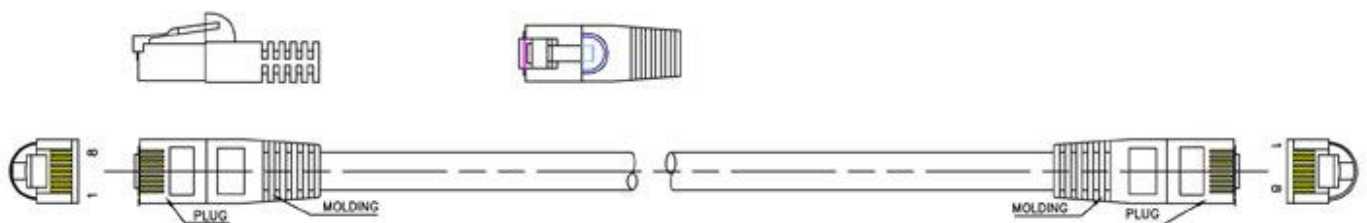

Premium Enhanced Cat5e UTP Patch Cables

Part No: 2965 - (Length) + (Colour) see chart

[View Online](#) >

Available in 15 colours, the extensive range of patch cables are designed for Cat.5e networking requirements. Each cable is manufactured to the highest standards and specification from stranded Cat.5E cable and High Quality RJ45 plugs. They are fully tested and fitted with short bodied connectors and integral strain relief boots.

Features & Benefits

- Designed for advanced bandwidth frequency systems & increased network speeds.
- Manufactured using quality component parts:
 - Connectors: 50micron gold RJ45 plugs
 - Cable: UL approved Cat.5e enhanced 24 AWG stranded cable
- To reduce crosstalk, short-bodied connectors maintain speed & data integrity on moulded assemblies.
- Wide choice of 15 colours - helping to identify cable paths at a glance.
- Ex-stock delivery on all 14 different lengths.
- Pin 1 to 1 wiring configuration.
- Tested for purpose, ideal for current network patching requirements.