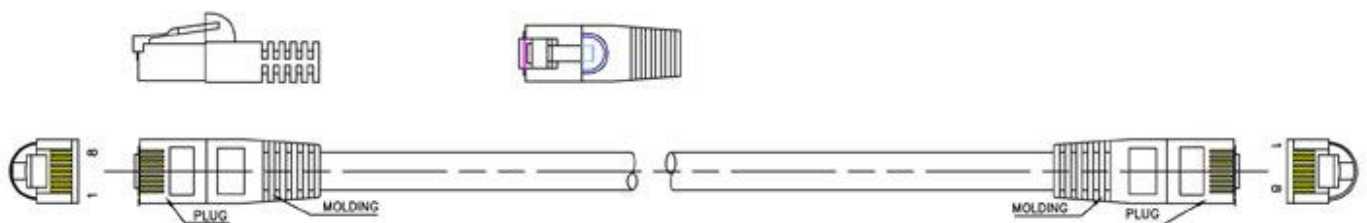

Premium Enhanced Cat5e UTP Patch Cables

Part No: 2965 - (Length) + (Colour) see chart

[View Online](#) 

Available in 15 colours, the extensive range of patch cables are designed for Cat.5e networking requirements. Each cable is manufactured to the highest standards and specification from stranded Cat.5E cable and High Quality RJ45 plugs. They are fully tested and fitted with short bodied connectors and integral strain relief boots.

Features & Benefits

- Designed for advanced bandwidth frequency systems & increased network speeds.
- Manufactured using quality component parts:
 - Connectors: 50micron gold RJ45 plugs
 - Cable: UL approved Cat.5e enhanced 24 AWG stranded cable
- To reduce crosstalk, short-bodied connectors maintain speed & data integrity on moulded assemblies.
- Wide choice of 15 colours - helping to identify cable paths at a glance.
- Ex-stock delivery on all 14 different lengths.
- Pin 1 to 1 wiring configuration.
- Tested for purpose, ideal for current network patching requirements.