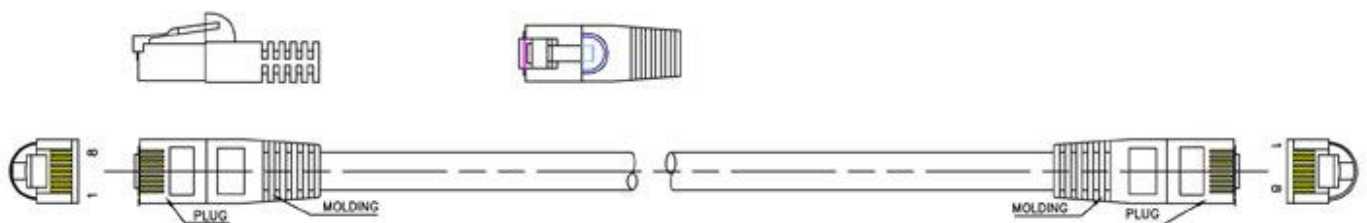

## Premium Enhanced Cat5e UTP Patch Cables

Part No: 2965 - (Length) + (Colour) see chart

[View Online](#) >

Available in 15 colours, the extensive range of patch cables are designed for Cat.5e networking requirements. Each cable is manufactured to the highest standards and specification from stranded Cat.5E cable and High Quality RJ45 plugs. They are fully tested and fitted with short bodied connectors and integral strain relief boots.

### Features & Benefits

- Designed for advanced bandwidth frequency systems & increased network speeds.
- Manufactured using quality component parts:
  - Connectors: 50micron gold RJ45 plugs
  - Cable: UL approved Cat.5e enhanced 24 AWG stranded cable
  - To reduce crosstalk, short-bodied connectors maintain speed & data integrity on moulded assemblies.
- Wide choice of 15 colours - helping to identify cable paths at a glance.
- Ex-stock delivery on all 14 different lengths.
- Pin 1 to 1 wiring configuration.
- Tested for purpose, ideal for current network patching requirements.