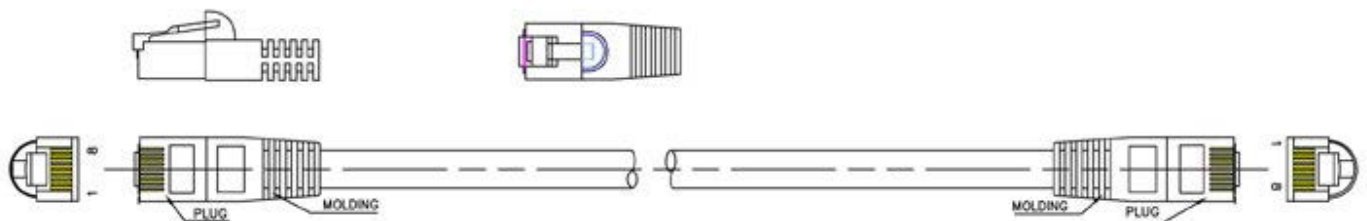

Premium Enhanced Cat5e UTP Patch Cables

Part No: 2965 - (Length) + (Colour) see chart

[View Online](#) >

Available in 15 colours, the extensive range of patch cables are designed for Cat.5e networking requirements. Each cable is manufactured to the highest standards and specification from stranded Cat.5E cable and High Quality RJ45 plugs. They are fully tested and fitted with short bodied connectors and integral strain relief boots.

Features & Benefits

- Designed for advanced bandwidth frequency systems & increased network speeds.
- Manufactured using quality component parts:
 - Connectors: 50micron gold RJ45 plugs
 - Cable: UL approved Cat.5e enhanced 24 AWG stranded cable
 - To reduce crosstalk, short-bodied connectors maintain speed & data integrity on moulded assemblies.
- Wide choice of 15 colours - helping to identify cable paths at a glance.
- Ex-stock delivery on all 14 different lengths.
- Pin 1 to 1 wiring configuration.
- Tested for purpose, ideal for current network patching requirements.