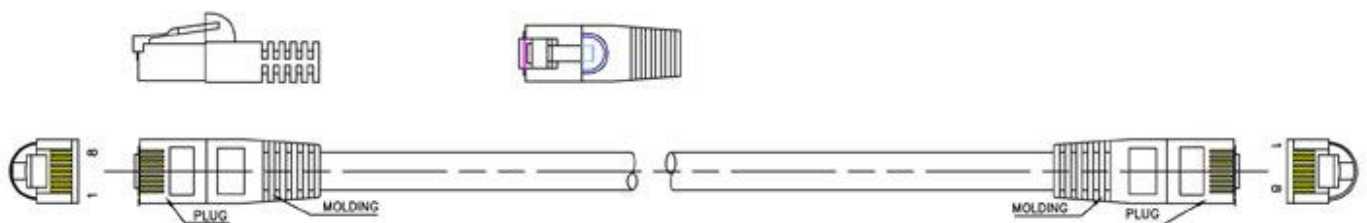

## Premium Enhanced Cat5e UTP Patch Cables

Part No: 2965 - (Length) + (Colour) see chart

[View Online](#) >

Available in 15 colours, the extensive range of patch cables are designed for Cat.5e networking requirements. Each cable is manufactured to the highest standards and specification from stranded Cat.5E cable and High Quality RJ45 plugs. They are fully tested and fitted with short bodied connectors and integral strain relief boots.

### Features & Benefits

- Designed for advanced bandwidth frequency systems & increased network speeds.
- Manufactured using quality component parts:
  - Connectors: 50micron gold RJ45 plugs
  - Cable: UL approved Cat.5e enhanced 24 AWG stranded cable
- To reduce crosstalk, short-bodied connectors maintain speed & data integrity on moulded assemblies.
- Wide choice of 15 colours - helping to identify cable paths at a glance.
- Ex-stock delivery on all 14 different lengths.
- Pin 1 to 1 wiring configuration.
- Tested for purpose, ideal for current network patching requirements.