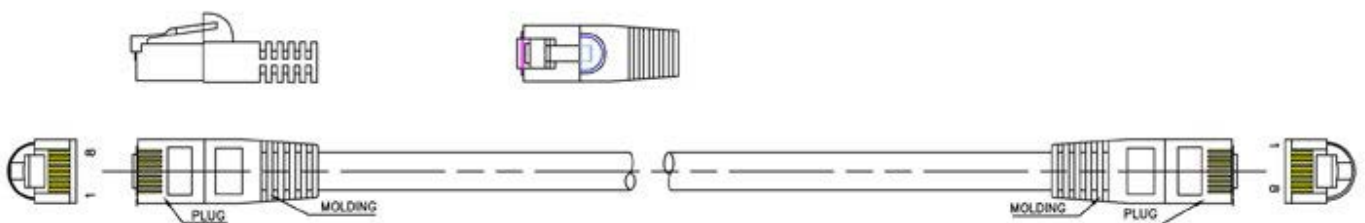

## Premium Enhanced Cat5e UTP Patch Cables

Part No: 2965 - (Length) + (Colour) see chart

[View Online](#) >

Available in 15 colours, the extensive range of patch cables are designed for Cat.5e networking requirements. Each cable is manufactured to the highest standards and specification from stranded Cat.5E cable and High Quality RJ45 plugs. They are fully tested and fitted with short bodied connectors and integral strain relief boots.

### Features & Benefits

- Designed for advanced bandwidth frequency systems & increased network speeds.
- Manufactured using quality component parts:
  - Connectors: 50micron gold RJ45 plugs
  - Cable: UL approved Cat.5e enhanced 24 AWG stranded cable
- To reduce crosstalk, short-bodied connectors maintain speed & data integrity on moulded assemblies.
- Wide choice of 15 colours - helping to identify cable paths at a glance.
- Ex-stock delivery on all 14 different lengths.
- Pin 1 to 1 wiring configuration.
- Tested for purpose, ideal for current network patching requirements.