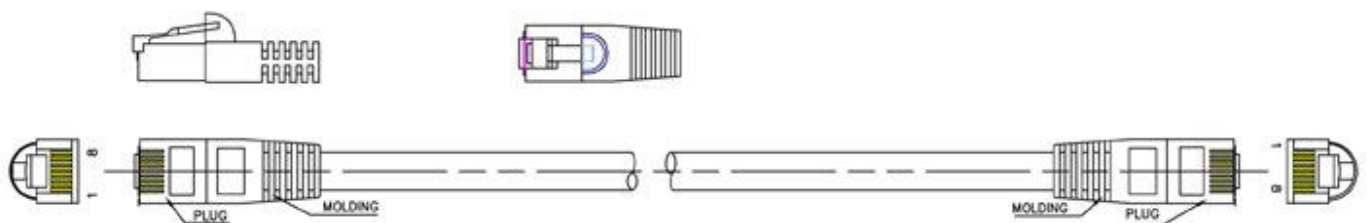

## Premium Enhanced Cat5e UTP Patch Cables

Part No: 2965 - (Length) + (Colour) see chart

[View Online](#) >

Available in 15 colours, the extensive range of patch cables are designed for Cat.5e networking requirements. Each cable is manufactured to the highest standards and specification from stranded Cat.5E cable and High Quality RJ45 plugs. They are fully tested and fitted with short bodied connectors and integral strain relief boots.

### Features & Benefits

- Designed for advanced bandwidth frequency systems & increased network speeds.
- Manufactured using quality component parts:
  - Connectors: 50micron gold RJ45 plugs
  - Cable: UL approved Cat.5e enhanced 24 AWG stranded cable
  - To reduce crosstalk, short-bodied connectors maintain speed & data integrity on moulded assemblies.
- Wide choice of 15 colours - helping to identify cable paths at a glance.
- Ex-stock delivery on all 14 different lengths.
- Pin 1 to 1 wiring configuration.
- Tested for purpose, ideal for current network patching requirements.

### Part Number Chart

Length	Beige 	Blue 	Black 	Brown 	Gold 
0.3 Metre	2965-0.3	2965-0.3B	2965-0.3BK	2965-0.3BR	2965-0.3AU
0.5 Metre	2965-0.5	2965-0.5B	2965-0.5BK	2965-0.5BR	2965-0.5AU
0.75 Metre	2965-0.75	2965-0.75B	2965-0.75BK	2965-0.75BR	2965-0.75AU
1 Metre	2965-1	2965-1B	2965-1BK	2965-1BR	2965-1AU
1.25 Metre	2965-1.25	2965-1.25B	2965-1.25BK	2965-1.25BR	2965-1.25AU
1.5 Metre	2965-1.5	2965-1.5B	2965-1.5BK	2965-1.5BR	2965-1.5AU
2 Metre	2965-2	2965-2B	2965-2BK	2965-2BR	2965-2AU
3 Metre	2965-3	2965-3B	2965-3BK	2965-3BR	2965-3AU
4 Metre	2965-4	2965-4B	2965-4BK	2965-4BR	2965-4AU
5 Metre	2965-5	2965-5B	2965-5BK	2965-5BR	2965-5AU
8 Metre	2965-8	2965-8B	2965-8BK	2965-8BR	2965-8AU
10 Metre	2965-10	2965-10B	2965-10BK	2965-10BR	2965-10AU
15 Metre	2965-15	2965-15B	2965-15BK	2965-15BR	2965-15AU
20 Metre	2965-20	2965-20B	2965-20BK	2965-20BR	2965-20AU
30 Metre	2965-30	2965-30B	2965-30BK	2965-30BR	2965-30AU