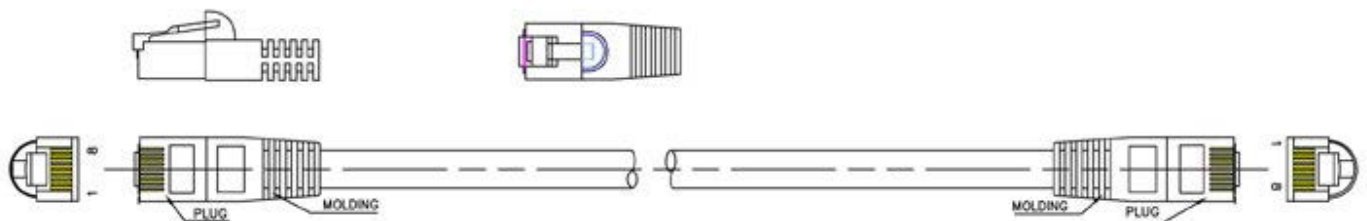

Premium Enhanced Cat5e UTP Patch Cables

Part No: 2965 - (Length) + (Colour) see chart

[View Online](#) ▶

Available in 15 colours, the extensive range of patch cables are designed for Cat.5e networking requirements. Each cable is manufactured to the highest standards and specification from stranded Cat.5E cable and High Quality RJ45 plugs. They are fully tested and fitted with short bodied connectors and integral strain relief boots.

Features & Benefits

- Designed for advanced bandwidth frequency systems & increased network speeds.
- Manufactured using quality component parts:
 - Connectors: 50micron gold RJ45 plugs
 - Cable: UL approved Cat.5e enhanced 24 AWG stranded cable
- To reduce crosstalk, short-bodied connectors maintain speed & data integrity on moulded assemblies.
- Wide choice of 15 colours - helping to identify cable paths at a glance.
- Ex-stock delivery on all 14 different lengths.
- Pin 1 to 1 wiring configuration.
- Tested for purpose, ideal for current network patching requirements.