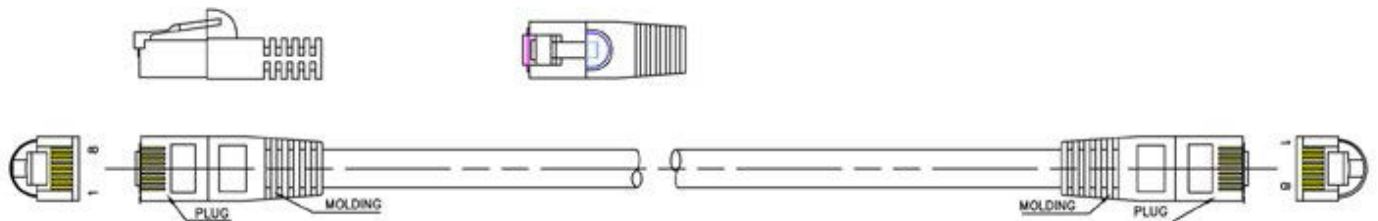

## Premium Enhanced Cat5e UTP Patch Cables

Part No: 2965 - (Length) + (Colour) see chart

[View Online](#) >

Available in 15 colours, the extensive range of patch cables are designed for Cat.5e networking requirements. Each cable is manufactured to the highest standards and specification from stranded Cat.5E cable and High Quality RJ45 plugs. They are fully tested and fitted with short bodied connectors and integral strain relief boots.

### Features & Benefits

- Designed for advanced bandwidth frequency systems & increased network speeds.
- Manufactured using quality component parts: Connectors: 50micron gold RJ45 plugs
- Cable: UL approved Cat.5e enhanced 24 AWG stranded cable
- To reduce crosstalk, short-bodied connectors maintain speed & data integrity on moulded assemblies
- Wide choice of 15 colours - helping to identify cable paths at a glance
- Ex-stock delivery on all 14 different lengths
- Pin 1 to 1 wiring configuration
- Tested for purpose, ideal for current network patching requirements.

## Part Number Chart

Length	Beige 	Blue 	Blue 	Brown 	Gold 
0.3 Metre	2965-0.3	2965-0.3B	2965-0.3BK	2965-0.3BR	2965-0.3AU
0.5 Metre	2965-0.5	2965-0.5B	2965-0.5BK	2965-0.5BR	2965-0.5AU
0.75 Metre	2965-0.75	2965-0.75B	2965-0.75BK	2965-0.75BR	2965-0.75AU
1 Metre	2965-1	2965-1B	2965-1BK	2965-1BR	2965-1AU
1.25 Metre	2965-1.25	2965-1.25B	2965-1.25BK	2965-1.25BR	2965-1.25AU
1.5 Metre	2965-1.5	2965-1.5B	2965-1.5BK	2965-1.5BR	2965-1.5AU
2 Metre	2965-2	2965-2B	2965-2BK	2965-2BR	2965-2AU
3 Metre	2965-3	2965-3B	2965-3BK	2965-3BR	2965-3AU
4 Metre	2965-4	2965-4B	2965-4BK	2965-4BR	2965-4AU
5 Metre	2965-5	2965-5B	2965-5BK	2965-5BR	2965-5AU
8 Metre	2965-8	2965-8B	2965-8BK	2965-8BR	2965-8AU
10 Metre	2965-10	2965-10B	2965-10BK	2965-10BR	2965-10AU
15 Metre	2965-15	2965-15B	2965-15BK	2965-15BR	2965-15AU
20 Metre	2965-20	2965-20B	2965-20BK	2965-20BR	2965-20AU
30 Metre	2965-30	2965-30B	2965-30BK	2965-30BR	2965-30AU