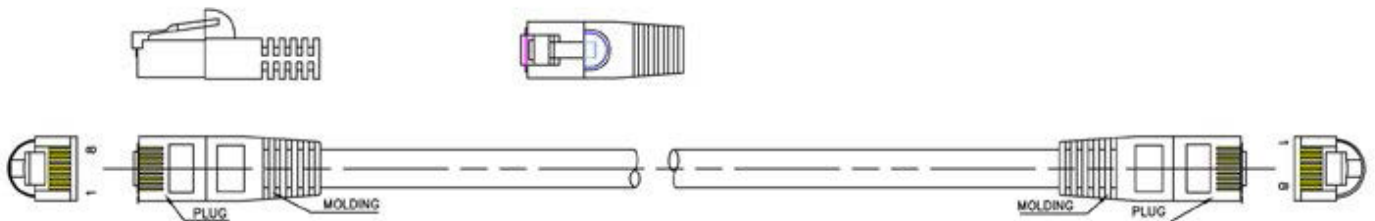

## Premium Enhanced Cat5e UTP Patch Cables

Part No: 2965 - (Length) + (Colour) see chart

[View Online](#) 

Available in 15 colours, the extensive range of patch cables are designed for Cat.5e networking requirements. Each cable is manufactured to the highest standards and specification from stranded Cat.5E cable and High Quality RJ45 plugs. They are fully tested and fitted with short bodied connectors and integral strain relief boots.

### Features & Benefits

- Designed for advanced bandwidth frequency systems & increased network speeds.
- Manufactured using quality component parts: Connectors: 50micron gold RJ45 plugs
- Cable: UL approved Cat.5e enhanced 24 AWG stranded cable
- To reduce crosstalk, short-bodied connectors maintain speed & data integrity on moulded assemblies
- Wide choice of 15 colours - helping to identify cable paths at a glance
- Ex-stock delivery on all 14 different lengths
- Pin 1 to 1 wiring configuration
- Tested for purpose, ideal for current network patching requirements.

## Part Number Chart

Length	Beige 	Blue 	Blue 	Brown 	Gold 
0.3 Metre	2965-0.3	2965-0.3B	2965-0.3BK	2965-0.3BR	2965-0.3AU
0.5 Metre	2965-0.5	2965-0.5B	2965-0.5BK	2965-0.5BR	2965-0.5AU
0.75 Metre	2965-0.75	2965-0.75B	2965-0.75BK	2965-0.75BR	2965-0.75AU
1 Metre	2965-1	2965-1B	2965-1BK	2965-1BR	2965-1AU
1.25 Metre	2965-1.25	2965-1.25B	2965-1.25BK	2965-1.25BR	2965-1.25AU
1.5 Metre	2965-1.5	2965-1.5B	2965-1.5BK	2965-1.5BR	2965-1.5AU
2 Metre	2965-2	2965-2B	2965-2BK	2965-2BR	2965-2AU
3 Metre	2965-3	2965-3B	2965-3BK	2965-3BR	2965-3AU
4 Metre	2965-4	2965-4B	2965-4BK	2965-4BR	2965-4AU
5 Metre	2965-5	2965-5B	2965-5BK	2965-5BR	2965-5AU
8 Metre	2965-8	2965-8B	2965-8BK	2965-8BR	2965-8AU
10 Metre	2965-10	2965-10B	2965-10BK	2965-10BR	2965-10AU
15 Metre	2965-15	2965-15B	2965-15BK	2965-15BR	2965-15AU
20 Metre	2965-20	2965-20B	2965-20BK	2965-20BR	2965-20AU
30 Metre	2965-30	2965-30B	2965-30BK	2965-30BR	2965-30AU