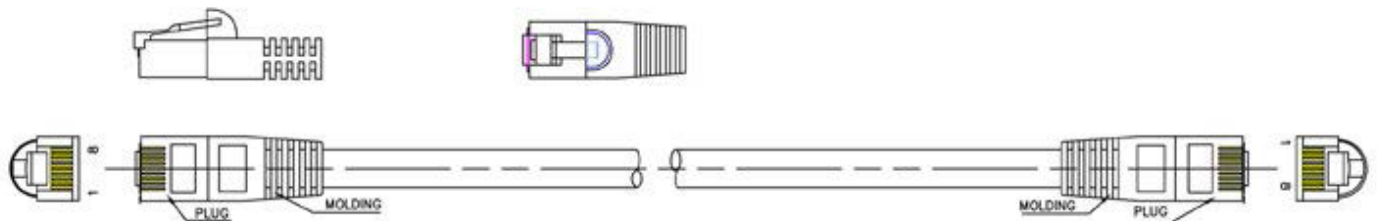

Premium Enhanced Cat5e UTP Patch Cables

Part No: 2965 - (Length) + (Colour) see chart

[View Online](#) >

Available in 15 colours, the extensive range of patch cables are designed for Cat.5e networking requirements. Each cable is manufactured to the highest standards and specification from stranded Cat.5E cable and High Quality RJ45 plugs. They are fully tested and fitted with short bodied connectors and integral strain relief boots.

Features & Benefits

- Designed for advanced bandwidth frequency systems & increased network speeds.
- Manufactured using quality component parts: Connectors: 50micron gold RJ45 plugs
- Cable: UL approved Cat.5e enhanced 24 AWG stranded cable
- To reduce crosstalk, short-bodied connectors maintain speed & data integrity on moulded assemblies
- Wide choice of 15 colours - helping to identify cable paths at a glance
- Ex-stock delivery on all 14 different lengths
- Pin 1 to 1 wiring configuration
- Tested for purpose, ideal for current network patching requirements.