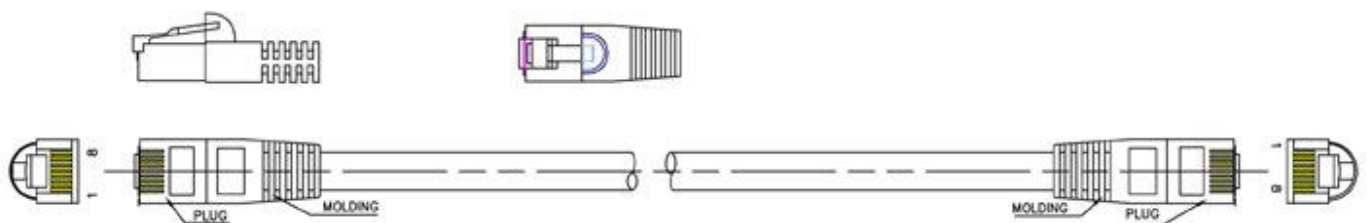

Premium Enhanced Cat5e UTP Patch Cables

Part No: 2965 - (Length) + (Colour) see chart

[View Online](#) ▶

Available in 15 colours, the extensive range of patch cables are designed for Cat.5e networking requirements. Each cable is manufactured to the highest standards and specification from stranded Cat.5E cable and High Quality RJ45 plugs. They are fully tested and fitted with short bodied connectors and integral strain relief boots.

Features & Benefits

- Designed for advanced bandwidth frequency systems & increased network speeds.
- Manufactured using quality component parts:
 - Connectors: 50micron gold RJ45 plugs
 - Cable: UL approved Cat.5e enhanced 24 AWG stranded cable
- To reduce crosstalk, short-bodied connectors maintain speed & data integrity on moulded assemblies.
- Wide choice of 15 colours - helping to identify cable paths at a glance.
- Ex-stock delivery on all 14 different lengths.
- Pin 1 to 1 wiring configuration.
- Tested for purpose, ideal for current network patching requirements.