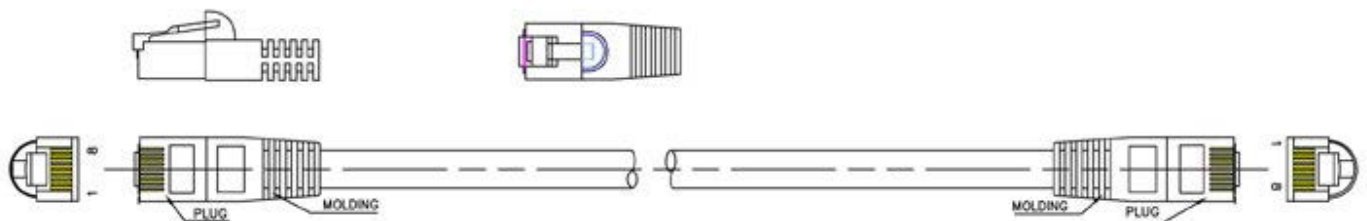

## Premium Enhanced Cat5e UTP Patch Cables

Part No: 2965 - (Length) + (Colour) see chart

[View Online](#) >

Available in 15 colours, the extensive range of patch cables are designed for Cat.5e networking requirements. Each cable is manufactured to the highest standards and specification from stranded Cat.5E cable and High Quality RJ45 plugs. They are fully tested and fitted with short bodied connectors and integral strain relief boots.

### Features & Benefits

- Designed for advanced bandwidth frequency systems & increased network speeds.
- Manufactured using quality component parts:
  - Connectors: 50micron gold RJ45 plugs
  - Cable: UL approved Cat.5e enhanced 24 AWG stranded cable
- To reduce crosstalk, short-bodied connectors maintain speed & data integrity on moulded assemblies.
- Wide choice of 15 colours - helping to identify cable paths at a glance.
- Ex-stock delivery on all 14 different lengths.
- Pin 1 to 1 wiring configuration.
- Tested for purpose, ideal for current network patching requirements.

## Part Number Chart

Length	Beige 	Blue 	Black 	Brown 	Gold 
0.3 Metre	2965-0.3	2965-0.3B	2965-0.3BK	2965-0.3BR	2965-0.3AU
0.5 Metre	2965-0.5	2965-0.5B	2965-0.5BK	2965-0.5BR	2965-0.5AU
0.75 Metre	2965-0.75	2965-0.75B	2965-0.75BK	2965-0.75BR	2965-0.75AU
1 Metre	2965-1	2965-1B	2965-1BK	2965-1BR	2965-1AU
1.25 Metre	2965-1.25	2965-1.25B	2965-1.25BK	2965-1.25BR	2965-1.25AU
1.5 Metre	2965-1.5	2965-1.5B	2965-1.5BK	2965-1.5BR	2965-1.5AU
2 Metre	2965-2	2965-2B	2965-2BK	2965-2BR	2965-2AU
3 Metre	2965-3	2965-3B	2965-3BK	2965-3BR	2965-3AU
4 Metre	2965-4	2965-4B	2965-4BK	2965-4BR	2965-4AU
5 Metre	2965-5	2965-5B	2965-5BK	2965-5BR	2965-5AU
8 Metre	2965-8	2965-8B	2965-8BK	2965-8BR	2965-8AU
10 Metre	2965-10	2965-10B	2965-10BK	2965-10BR	2965-10AU
15 Metre	2965-15	2965-15B	2965-15BK	2965-15BR	2965-15AU
20 Metre	2965-20	2965-20B	2965-20BK	2965-20BR	2965-20AU
30 Metre	2965-30	2965-30B	2965-30BK	2965-30BR	2965-30AU