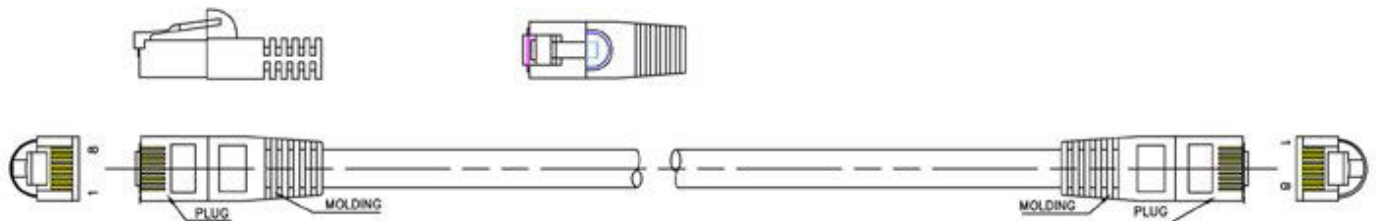

Premium Enhanced Cat5e UTP Patch Cables

Part No: 2965 - (Length) + (Colour) see chart

[View Online](#) 

Available in 15 colours, the extensive range of patch cables are designed for Cat.5e networking requirements. Each cable is manufactured to the highest standards and specification from stranded Cat.5E cable and High Quality RJ45 plugs. They are fully tested and fitted with short bodied connectors and integral strain relief boots.

Features & Benefits

- Designed for advanced bandwidth frequency systems & increased network speeds.
- Manufactured using quality component parts: Connectors: 50micron gold RJ45 plugs
- Cable: UL approved Cat.5e enhanced 24 AWG stranded cable
- To reduce crosstalk, short-bodied connectors maintain speed & data integrity on moulded assemblies
- Wide choice of 15 colours - helping to identify cable paths at a glance
- Ex-stock delivery on all 14 different lengths
- Pin 1 to 1 wiring configuration
- Tested for purpose, ideal for current network patching requirements.