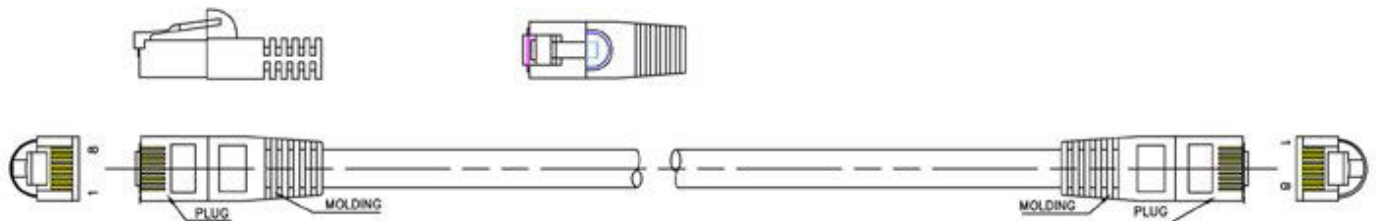

## Premium Enhanced Cat5e UTP Patch Cables

Part No: 2965 - (Length) + (Colour) see chart

[View Online](#) >

Available in 15 colours, the extensive range of patch cables are designed for Cat.5e networking requirements. Each cable is manufactured to the highest standards and specification from stranded Cat.5E cable and High Quality RJ45 plugs. They are fully tested and fitted with short bodied connectors and integral strain relief boots.

### Features & Benefits

- Designed for advanced bandwidth frequency systems & increased network speeds.
- Manufactured using quality component parts: Connectors: 50micron gold RJ45 plugs
- Cable: UL approved Cat.5e enhanced 24 AWG stranded cable
- To reduce crosstalk, short-bodied connectors maintain speed & data integrity on moulded assemblies
- Wide choice of 15 colours - helping to identify cable paths at a glance
- Ex-stock delivery on all 14 different lengths
- Pin 1 to 1 wiring configuration
- Tested for purpose, ideal for current network patching requirements.

### Part Number Chart

Length	Beige 	Blue 	Blue 	Brown 	Gold 
0.3 Metre	2965-0.3	2965-0.3B	2965-0.3BK	2965-0.3BR	2965-0.3AU
0.5 Metre	2965-0.5	2965-0.5B	2965-0.5BK	2965-0.5BR	2965-0.5AU
0.75 Metre	2965-0.75	2965-0.75B	2965-0.75BK	2965-0.75BR	2965-0.75AU
1 Metre	2965-1	2965-1B	2965-1BK	2965-1BR	2965-1AU
1.25 Metre	2965-1.25	2965-1.25B	2965-1.25BK	2965-1.25BR	2965-1.25AU
1.5 Metre	2965-1.5	2965-1.5B	2965-1.5BK	2965-1.5BR	2965-1.5AU
2 Metre	2965-2	2965-2B	2965-2BK	2965-2BR	2965-2AU
3 Metre	2965-3	2965-3B	2965-3BK	2965-3BR	2965-3AU
4 Metre	2965-4	2965-4B	2965-4BK	2965-4BR	2965-4AU
5 Metre	2965-5	2965-5B	2965-5BK	2965-5BR	2965-5AU
8 Metre	2965-8	2965-8B	2965-8BK	2965-8BR	2965-8AU
10 Metre	2965-10	2965-10B	2965-10BK	2965-10BR	2965-10AU
15 Metre	2965-15	2965-15B	2965-15BK	2965-15BR	2965-15AU
20 Metre	2965-20	2965-20B	2965-20BK	2965-20BR	2965-20AU
30 Metre	2965-30	2965-30B	2965-30BK	2965-30BR	2965-30AU