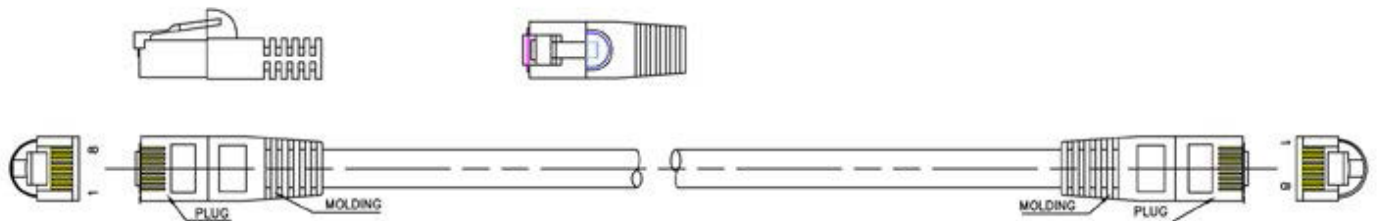

## Premium Enhanced Cat5e UTP Patch Cables

Part No: 2965 - (Length) + (Colour) see chart

[View Online](#) 

Available in 15 colours, the extensive range of patch cables are designed for Cat.5e networking requirements. Each cable is manufactured to the highest standards and specification from stranded Cat.5E cable and High Quality RJ45 plugs. They are fully tested and fitted with short bodied connectors and integral strain relief boots.

### Features & Benefits

- Designed for advanced bandwidth frequency systems & increased network speeds.
- Manufactured using quality component parts: Connectors: 50micron gold RJ45 plugs
- Cable: UL approved Cat.5e enhanced 24 AWG stranded cable
- To reduce crosstalk, short-bodied connectors maintain speed & data integrity on moulded assemblies
- Wide choice of 15 colours - helping to identify cable paths at a glance
- Ex-stock delivery on all 14 different lengths
- Pin 1 to 1 wiring configuration
- Tested for purpose, ideal for current network patching requirements.

### Part Number Chart

Length	Beige 	Blue 	Blue 	Brown 	Gold 
0.3 Metre	2965-0.3	2965-0.3B	2965-0.3BK	2965-0.3BR	2965-0.3AU
0.5 Metre	2965-0.5	2965-0.5B	2965-0.5BK	2965-0.5BR	2965-0.5AU
0.75 Metre	2965-0.75	2965-0.75B	2965-0.75BK	2965-0.75BR	2965-0.75AU
1 Metre	2965-1	2965-1B	2965-1BK	2965-1BR	2965-1AU
1.25 Metre	2965-1.25	2965-1.25B	2965-1.25BK	2965-1.25BR	2965-1.25AU
1.5 Metre	2965-1.5	2965-1.5B	2965-1.5BK	2965-1.5BR	2965-1.5AU
2 Metre	2965-2	2965-2B	2965-2BK	2965-2BR	2965-2AU
3 Metre	2965-3	2965-3B	2965-3BK	2965-3BR	2965-3AU
4 Metre	2965-4	2965-4B	2965-4BK	2965-4BR	2965-4AU
5 Metre	2965-5	2965-5B	2965-5BK	2965-5BR	2965-5AU
8 Metre	2965-8	2965-8B	2965-8BK	2965-8BR	2965-8AU
10 Metre	2965-10	2965-10B	2965-10BK	2965-10BR	2965-10AU
15 Metre	2965-15	2965-15B	2965-15BK	2965-15BR	2965-15AU
20 Metre	2965-20	2965-20B	2965-20BK	2965-20BR	2965-20AU
30 Metre	2965-30	2965-30B	2965-30BK	2965-30BR	2965-30AU