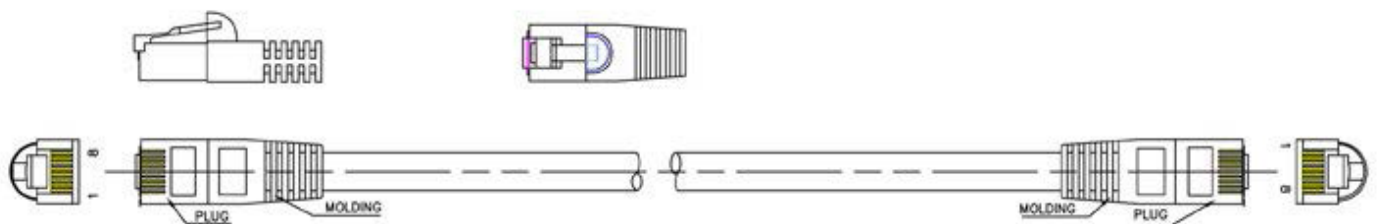

Premium Enhanced Cat5e UTP Patch Cables

Part No: 2965 - (Length) + (Colour) see chart

[View Online](#) 

Available in 15 colours, the extensive range of patch cables are designed for Cat.5e networking requirements. Each cable is manufactured to the highest standards and specification from stranded Cat.5E cable and High Quality RJ45 plugs. They are fully tested and fitted with short bodied connectors and integral strain relief boots.

Features & Benefits

- Designed for advanced bandwidth frequency systems & increased network speeds.
- Manufactured using quality component parts: Connectors: 50micron gold RJ45 plugs
- Cable: UL approved Cat.5e enhanced 24 AWG stranded cable
- To reduce crosstalk, short-bodied connectors maintain speed & data integrity on moulded assemblies
- Wide choice of 15 colours - helping to identify cable paths at a glance
- Ex-stock delivery on all 14 different lengths
- Pin 1 to 1 wiring configuration
- Tested for purpose, ideal for current network patching requirements.