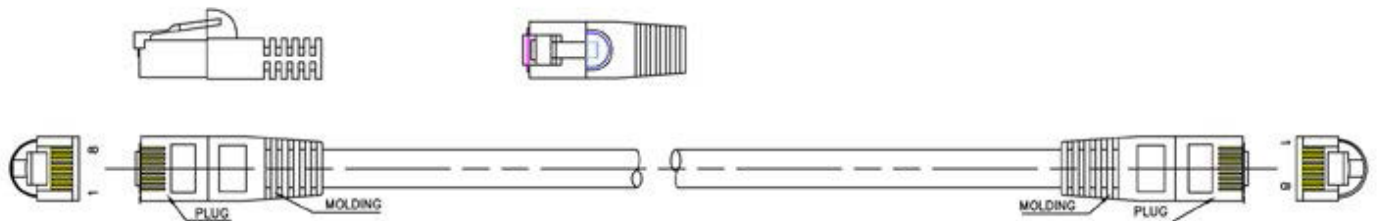

## Premium Enhanced Cat5e UTP Patch Cables

Part No: 2965 - (Length) + (Colour) see chart

[View Online](#) >

Available in 15 colours, the extensive range of patch cables are designed for Cat.5e networking requirements. Each cable is manufactured to the highest standards and specification from stranded Cat.5E cable and High Quality RJ45 plugs. They are fully tested and fitted with short bodied connectors and integral strain relief boots.

### Features & Benefits

- Designed for advanced bandwidth frequency systems & increased network speeds.
- Manufactured using quality component parts: Connectors: 50micron gold RJ45 plugs
- Cable: UL approved Cat.5e enhanced 24 AWG stranded cable
- To reduce crosstalk, short-bodied connectors maintain speed & data integrity on moulded assemblies
- Wide choice of 15 colours - helping to identify cable paths at a glance
- Ex-stock delivery on all 14 different lengths
- Pin 1 to 1 wiring configuration
- Tested for purpose, ideal for current network patching requirements.

### Part Number Chart

Length	Beige 	Blue 	Blue 	Brown 	Gold 
0.3 Metre	2965-0.3	2965-0.3B	2965-0.3BK	2965-0.3BR	2965-0.3AU
0.5 Metre	2965-0.5	2965-0.5B	2965-0.5BK	2965-0.5BR	2965-0.5AU
0.75 Metre	2965-0.75	2965-0.75B	2965-0.75BK	2965-0.75BR	2965-0.75AU
1 Metre	2965-1	2965-1B	2965-1BK	2965-1BR	2965-1AU
1.25 Metre	2965-1.25	2965-1.25B	2965-1.25BK	2965-1.25BR	2965-1.25AU
1.5 Metre	2965-1.5	2965-1.5B	2965-1.5BK	2965-1.5BR	2965-1.5AU
2 Metre	2965-2	2965-2B	2965-2BK	2965-2BR	2965-2AU
3 Metre	2965-3	2965-3B	2965-3BK	2965-3BR	2965-3AU
4 Metre	2965-4	2965-4B	2965-4BK	2965-4BR	2965-4AU
5 Metre	2965-5	2965-5B	2965-5BK	2965-5BR	2965-5AU
8 Metre	2965-8	2965-8B	2965-8BK	2965-8BR	2965-8AU
10 Metre	2965-10	2965-10B	2965-10BK	2965-10BR	2965-10AU
15 Metre	2965-15	2965-15B	2965-15BK	2965-15BR	2965-15AU
20 Metre	2965-20	2965-20B	2965-20BK	2965-20BR	2965-20AU
30 Metre	2965-30	2965-30B	2965-30BK	2965-30BR	2965-30AU