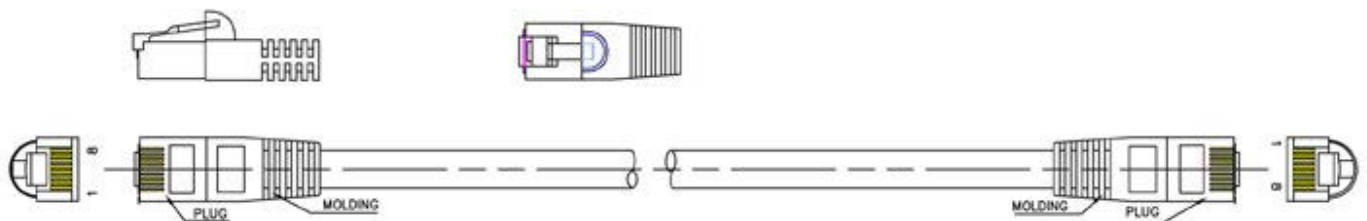

## Premium Enhanced Cat5e UTP Patch Cables

Part No: 2965 - (Length) + (Colour) see chart

[View Online](#) ➤

Available in 15 colours, the extensive range of patch cables are designed for Cat.5e networking requirements. Each cable is manufactured to the highest standards and specification from stranded Cat.5E cable and High Quality RJ45 plugs. They are fully tested and fitted with short bodied connectors and integral strain relief boots.

### Features & Benefits

- Designed for advanced bandwidth frequency systems & increased network speeds.
- Manufactured using quality component parts:
  - Connectors: 50micron gold RJ45 plugs
  - Cable: UL approved Cat.5e enhanced 24 AWG stranded cable
- To reduce crosstalk, short-bodied connectors maintain speed & data integrity on moulded assemblies.
- Wide choice of 15 colours - helping to identify cable paths at a glance.
- Ex-stock delivery on all 14 different lengths.
- Pin 1 to 1 wiring configuration.
- Tested for purpose, ideal for current network patching requirements.

## Part Number Chart

Length	Beige 	Blue 	Black 	Brown 	Gold 
0.3 Metre	2965-0.3	2965-0.3B	2965-0.3BK	2965-0.3BR	2965-0.3AU
0.5 Metre	2965-0.5	2965-0.5B	2965-0.5BK	2965-0.5BR	2965-0.5AU
0.75 Metre	2965-0.75	2965-0.75B	2965-0.75BK	2965-0.75BR	2965-0.75AU
1 Metre	2965-1	2965-1B	2965-1BK	2965-1BR	2965-1AU
1.25 Metre	2965-1.25	2965-1.25B	2965-1.25BK	2965-1.25BR	2965-1.25AU
1.5 Metre	2965-1.5	2965-1.5B	2965-1.5BK	2965-1.5BR	2965-1.5AU
2 Metre	2965-2	2965-2B	2965-2BK	2965-2BR	2965-2AU
3 Metre	2965-3	2965-3B	2965-3BK	2965-3BR	2965-3AU
4 Metre	2965-4	2965-4B	2965-4BK	2965-4BR	2965-4AU
5 Metre	2965-5	2965-5B	2965-5BK	2965-5BR	2965-5AU
8 Metre	2965-8	2965-8B	2965-8BK	2965-8BR	2965-8AU
10 Metre	2965-10	2965-10B	2965-10BK	2965-10BR	2965-10AU
15 Metre	2965-15	2965-15B	2965-15BK	2965-15BR	2965-15AU
20 Metre	2965-20	2965-20B	2965-20BK	2965-20BR	2965-20AU
30 Metre	2965-30	2965-30B	2965-30BK	2965-30BR	2965-30AU