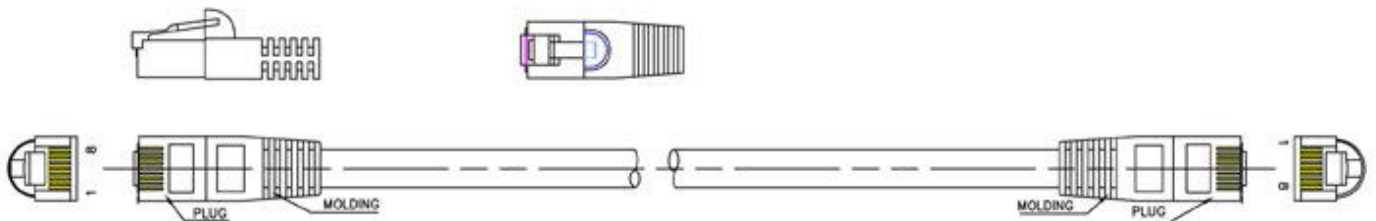

## Premium Enhanced Cat5e UTP Patch Cables

Part No: 2965 - (Length) + (Colour) see chart

[View Online](#) >

Available in 15 colours, the extensive range of patch cables are designed for Cat.5e networking requirements. Each cable is manufactured to the highest standards and specification from stranded Cat.5E cable and High Quality RJ45 plugs. They are fully tested and fitted with short bodied connectors and integral strain relief boots.

### Features & Benefits

- Designed for advanced bandwidth frequency systems & increased network speeds.
- Manufactured using quality component parts: Connectors: 50micron gold RJ45 plugs
- Cable: UL approved Cat.5e enhanced 24 AWG stranded cable
- To reduce crosstalk, short-bodied connectors maintain speed & data integrity on moulded assemblies
- Wide choice of 15 colours - helping to identify cable paths at a glance
- Ex-stock delivery on all 14 different lengths
- Pin 1 to 1 wiring configuration
- Tested for purpose, ideal for current network patching requirements.

## Part Number Chart

Length	Beige 	Blue 	Blue 	Brown 	Gold 
0.3 Metre	2965-0.3	2965-0.3B	2965-0.3BK	2965-0.3BR	2965-0.3AU
0.5 Metre	2965-0.5	2965-0.5B	2965-0.5BK	2965-0.5BR	2965-0.5AU
0.75 Metre	2965-0.75	2965-0.75B	2965-0.75BK	2965-0.75BR	2965-0.75AU
1 Metre	2965-1	2965-1B	2965-1BK	2965-1BR	2965-1AU
1.25 Metre	2965-1.25	2965-1.25B	2965-1.25BK	2965-1.25BR	2965-1.25AU
1.5 Metre	2965-1.5	2965-1.5B	2965-1.5BK	2965-1.5BR	2965-1.5AU
2 Metre	2965-2	2965-2B	2965-2BK	2965-2BR	2965-2AU
3 Metre	2965-3	2965-3B	2965-3BK	2965-3BR	2965-3AU
4 Metre	2965-4	2965-4B	2965-4BK	2965-4BR	2965-4AU
5 Metre	2965-5	2965-5B	2965-5BK	2965-5BR	2965-5AU
8 Metre	2965-8	2965-8B	2965-8BK	2965-8BR	2965-8AU
10 Metre	2965-10	2965-10B	2965-10BK	2965-10BR	2965-10AU
15 Metre	2965-15	2965-15B	2965-15BK	2965-15BR	2965-15AU
20 Metre	2965-20	2965-20B	2965-20BK	2965-20BR	2965-20AU
30 Metre	2965-30	2965-30B	2965-30BK	2965-30BR	2965-30AU