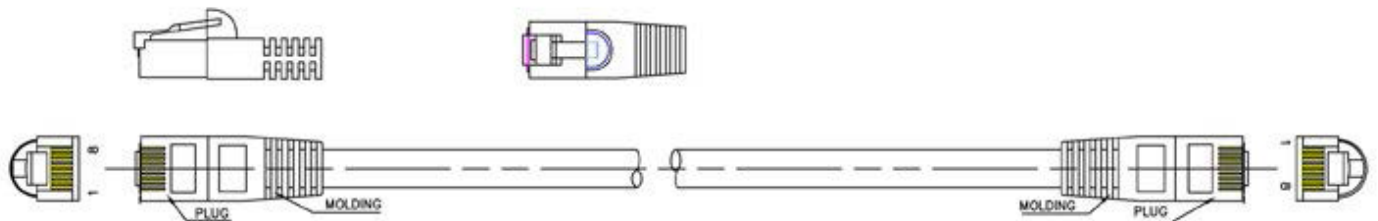

## Premium Enhanced Cat5e UTP Patch Cables

Part No: 2965 - (Length) + (Colour) see chart

[View Online](#) 

Available in 15 colours, the extensive range of patch cables are designed for Cat.5e networking requirements. Each cable is manufactured to the highest standards and specification from stranded Cat.5E cable and High Quality RJ45 plugs. They are fully tested and fitted with short bodied connectors and integral strain relief boots.

### Features & Benefits

- Designed for advanced bandwidth frequency systems & increased network speeds.
- Manufactured using quality component parts: Connectors: 50micron gold RJ45 plugs
- Cable: UL approved Cat.5e enhanced 24 AWG stranded cable
- To reduce crosstalk, short-bodied connectors maintain speed & data integrity on moulded assemblies
- Wide choice of 15 colours - helping to identify cable paths at a glance
- Ex-stock delivery on all 14 different lengths
- Pin 1 to 1 wiring configuration
- Tested for purpose, ideal for current network patching requirements.

## Part Number Chart

Length	Beige 	Blue 	Blue 	Brown 	Gold 
0.3 Metre	2965-0.3	2965-0.3B	2965-0.3BK	2965-0.3BR	2965-0.3AU
0.5 Metre	2965-0.5	2965-0.5B	2965-0.5BK	2965-0.5BR	2965-0.5AU
0.75 Metre	2965-0.75	2965-0.75B	2965-0.75BK	2965-0.75BR	2965-0.75AU
1 Metre	2965-1	2965-1B	2965-1BK	2965-1BR	2965-1AU
1.25 Metre	2965-1.25	2965-1.25B	2965-1.25BK	2965-1.25BR	2965-1.25AU
1.5 Metre	2965-1.5	2965-1.5B	2965-1.5BK	2965-1.5BR	2965-1.5AU
2 Metre	2965-2	2965-2B	2965-2BK	2965-2BR	2965-2AU
3 Metre	2965-3	2965-3B	2965-3BK	2965-3BR	2965-3AU
4 Metre	2965-4	2965-4B	2965-4BK	2965-4BR	2965-4AU
5 Metre	2965-5	2965-5B	2965-5BK	2965-5BR	2965-5AU
8 Metre	2965-8	2965-8B	2965-8BK	2965-8BR	2965-8AU
10 Metre	2965-10	2965-10B	2965-10BK	2965-10BR	2965-10AU
15 Metre	2965-15	2965-15B	2965-15BK	2965-15BR	2965-15AU
20 Metre	2965-20	2965-20B	2965-20BK	2965-20BR	2965-20AU
30 Metre	2965-30	2965-30B	2965-30BK	2965-30BR	2965-30AU