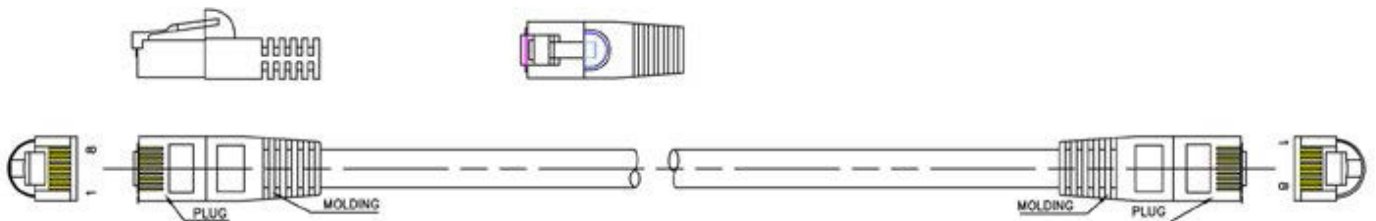

Premium Enhanced Cat5e UTP Patch Cables

Part No: 2965 - (Length) + (Colour) see chart

[View Online](#) >

Available in 15 colours, the extensive range of patch cables are designed for Cat.5e networking requirements. Each cable is manufactured to the highest standards and specification from stranded Cat.5E cable and High Quality RJ45 plugs. They are fully tested and fitted with short bodied connectors and integral strain relief boots.

Features & Benefits

- Designed for advanced bandwidth frequency systems & increased network speeds.
- Manufactured using quality component parts: Connectors: 50micron gold RJ45 plugs
- Cable: UL approved Cat.5e enhanced 24 AWG stranded cable
- To reduce crosstalk, short-bodied connectors maintain speed & data integrity on moulded assemblies
- Wide choice of 15 colours - helping to identify cable paths at a glance
- Ex-stock delivery on all 14 different lengths
- Pin 1 to 1 wiring configuration
- Tested for purpose, ideal for current network patching requirements.