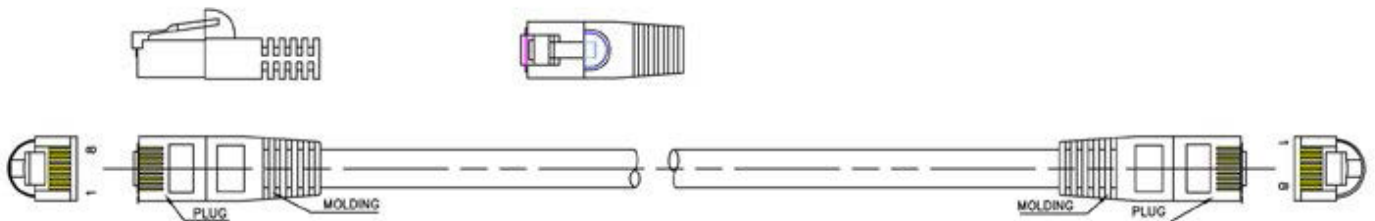

Premium Enhanced Cat5e UTP Patch Cables

Part No: 2965 - (Length) + (Colour) see chart

[View Online](#) 

Available in 15 colours, the extensive range of patch cables are designed for Cat.5e networking requirements. Each cable is manufactured to the highest standards and specification from stranded Cat.5E cable and High Quality RJ45 plugs. They are fully tested and fitted with short bodied connectors and integral strain relief boots.

Features & Benefits

- Designed for advanced bandwidth frequency systems & increased network speeds.
- Manufactured using quality component parts: Connectors: 50micron gold RJ45 plugs
- Cable: UL approved Cat.5e enhanced 24 AWG stranded cable
- To reduce crosstalk, short-bodied connectors maintain speed & data integrity on moulded assemblies
- Wide choice of 15 colours - helping to identify cable paths at a glance
- Ex-stock delivery on all 14 different lengths
- Pin 1 to 1 wiring configuration
- Tested for purpose, ideal for current network patching requirements.