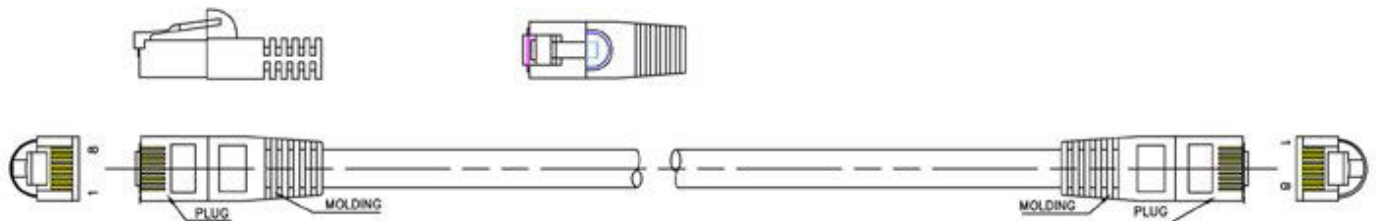

## Premium Enhanced Cat5e UTP Patch Cables

Part No: 2965 - (Length) + (Colour) see chart

[View Online](#) >

Available in 15 colours, the extensive range of patch cables are designed for Cat.5e networking requirements. Each cable is manufactured to the highest standards and specification from stranded Cat.5E cable and High Quality RJ45 plugs. They are fully tested and fitted with short bodied connectors and integral strain relief boots.

### Features & Benefits

- Designed for advanced bandwidth frequency systems & increased network speeds.
- Manufactured using quality component parts: Connectors: 50micron gold RJ45 plugs
- Cable: UL approved Cat.5e enhanced 24 AWG stranded cable
- To reduce crosstalk, short-bodied connectors maintain speed & data integrity on moulded assemblies
- Wide choice of 15 colours - helping to identify cable paths at a glance
- Ex-stock delivery on all 14 different lengths
- Pin 1 to 1 wiring configuration
- Tested for purpose, ideal for current network patching requirements.

## Part Number Chart

Length	Beige 	Blue 	Blue 	Brown 	Gold 
0.3 Metre	2965-0.3	2965-0.3B	2965-0.3BK	2965-0.3BR	2965-0.3AU
0.5 Metre	2965-0.5	2965-0.5B	2965-0.5BK	2965-0.5BR	2965-0.5AU
0.75 Metre	2965-0.75	2965-0.75B	2965-0.75BK	2965-0.75BR	2965-0.75AU
1 Metre	2965-1	2965-1B	2965-1BK	2965-1BR	2965-1AU
1.25 Metre	2965-1.25	2965-1.25B	2965-1.25BK	2965-1.25BR	2965-1.25AU
1.5 Metre	2965-1.5	2965-1.5B	2965-1.5BK	2965-1.5BR	2965-1.5AU
2 Metre	2965-2	2965-2B	2965-2BK	2965-2BR	2965-2AU
3 Metre	2965-3	2965-3B	2965-3BK	2965-3BR	2965-3AU
4 Metre	2965-4	2965-4B	2965-4BK	2965-4BR	2965-4AU
5 Metre	2965-5	2965-5B	2965-5BK	2965-5BR	2965-5AU
8 Metre	2965-8	2965-8B	2965-8BK	2965-8BR	2965-8AU
10 Metre	2965-10	2965-10B	2965-10BK	2965-10BR	2965-10AU
15 Metre	2965-15	2965-15B	2965-15BK	2965-15BR	2965-15AU
20 Metre	2965-20	2965-20B	2965-20BK	2965-20BR	2965-20AU
30 Metre	2965-30	2965-30B	2965-30BK	2965-30BR	2965-30AU