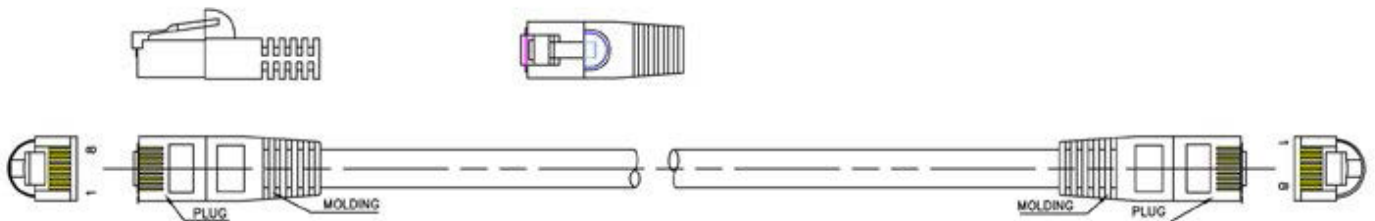

Premium Enhanced Cat5e UTP Patch Cables

Part No: 2965 - (Length) + (Colour) see chart

[View Online](#) >

Available in 15 colours, the extensive range of patch cables are designed for Cat.5e networking requirements. Each cable is manufactured to the highest standards and specification from stranded Cat.5E cable and High Quality RJ45 plugs. They are fully tested and fitted with short bodied connectors and integral strain relief boots.

Features & Benefits

- Designed for advanced bandwidth frequency systems & increased network speeds.
- Manufactured using quality component parts: Connectors: 50micron gold RJ45 plugs
- Cable: UL approved Cat.5e enhanced 24 AWG stranded cable
- To reduce crosstalk, short-bodied connectors maintain speed & data integrity on moulded assemblies
- Wide choice of 15 colours - helping to identify cable paths at a glance
- Ex-stock delivery on all 14 different lengths
- Pin 1 to 1 wiring configuration
- Tested for purpose, ideal for current network patching requirements.