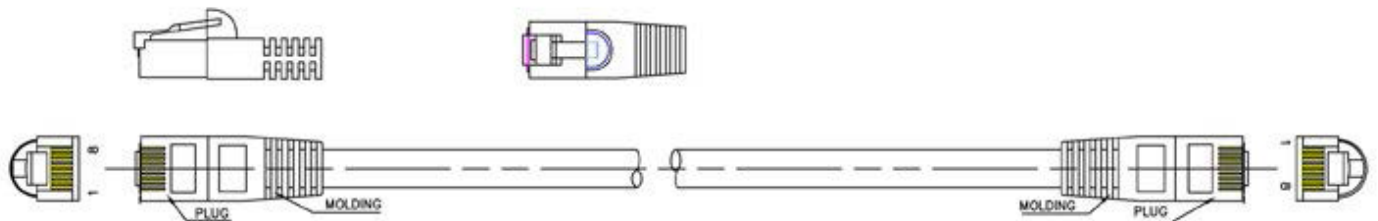

Premium Enhanced Cat5e UTP Patch Cables

Part No: 2965 - (Length) + (Colour) see chart

[View Online](#) >

Available in 15 colours, the extensive range of patch cables are designed for Cat.5e networking requirements. Each cable is manufactured to the highest standards and specification from stranded Cat.5E cable and High Quality RJ45 plugs. They are fully tested and fitted with short bodied connectors and integral strain relief boots.

Features & Benefits

- Designed for advanced bandwidth frequency systems & increased network speeds.
- Manufactured using quality component parts: Connectors: 50micron gold RJ45 plugs
- Cable: UL approved Cat.5e enhanced 24 AWG stranded cable
- To reduce crosstalk, short-bodied connectors maintain speed & data integrity on moulded assemblies
- Wide choice of 15 colours - helping to identify cable paths at a glance
- Ex-stock delivery on all 14 different lengths
- Pin 1 to 1 wiring configuration
- Tested for purpose, ideal for current network patching requirements.