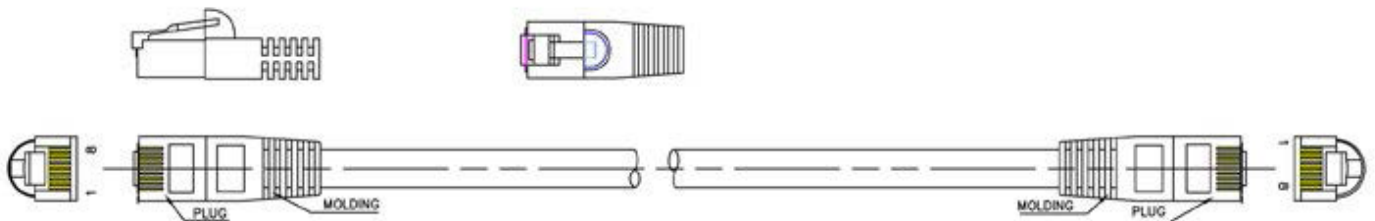

## Premium Enhanced Cat5e UTP Patch Cables

Part No: 2965 - (Length) + (Colour) see chart

[View Online](#) >

Available in 15 colours, the extensive range of patch cables are designed for Cat.5e networking requirements. Each cable is manufactured to the highest standards and specification from stranded Cat.5E cable and High Quality RJ45 plugs. They are fully tested and fitted with short bodied connectors and integral strain relief boots.

### Features & Benefits

- Designed for advanced bandwidth frequency systems & increased network speeds.
- Manufactured using quality component parts: Connectors: 50micron gold RJ45 plugs
- Cable: UL approved Cat.5e enhanced 24 AWG stranded cable
- To reduce crosstalk, short-bodied connectors maintain speed & data integrity on moulded assemblies
- Wide choice of 15 colours - helping to identify cable paths at a glance
- Ex-stock delivery on all 14 different lengths
- Pin 1 to 1 wiring configuration
- Tested for purpose, ideal for current network patching requirements.

## Part Number Chart

Length	Beige 	Blue 	Blue 	Brown 	Gold 
0.3 Metre	2965-0.3	2965-0.3B	2965-0.3BK	2965-0.3BR	2965-0.3AU
0.5 Metre	2965-0.5	2965-0.5B	2965-0.5BK	2965-0.5BR	2965-0.5AU
0.75 Metre	2965-0.75	2965-0.75B	2965-0.75BK	2965-0.75BR	2965-0.75AU
1 Metre	2965-1	2965-1B	2965-1BK	2965-1BR	2965-1AU
1.25 Metre	2965-1.25	2965-1.25B	2965-1.25BK	2965-1.25BR	2965-1.25AU
1.5 Metre	2965-1.5	2965-1.5B	2965-1.5BK	2965-1.5BR	2965-1.5AU
2 Metre	2965-2	2965-2B	2965-2BK	2965-2BR	2965-2AU
3 Metre	2965-3	2965-3B	2965-3BK	2965-3BR	2965-3AU
4 Metre	2965-4	2965-4B	2965-4BK	2965-4BR	2965-4AU
5 Metre	2965-5	2965-5B	2965-5BK	2965-5BR	2965-5AU
8 Metre	2965-8	2965-8B	2965-8BK	2965-8BR	2965-8AU
10 Metre	2965-10	2965-10B	2965-10BK	2965-10BR	2965-10AU
15 Metre	2965-15	2965-15B	2965-15BK	2965-15BR	2965-15AU
20 Metre	2965-20	2965-20B	2965-20BK	2965-20BR	2965-20AU
30 Metre	2965-30	2965-30B	2965-30BK	2965-30BR	2965-30AU