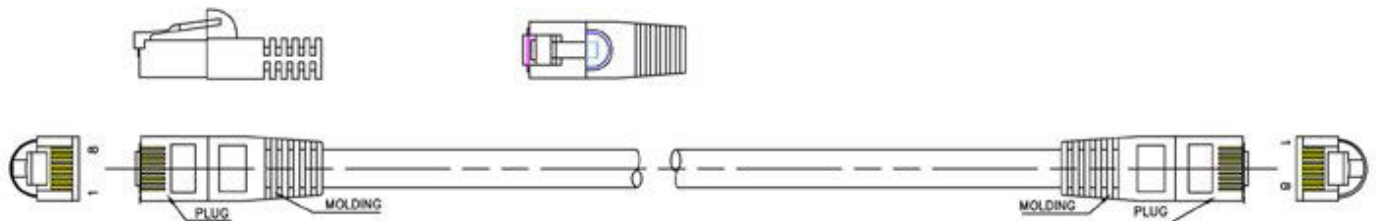

## Premium Enhanced Cat5e UTP Patch Cables

Part No: 2965 - (Length) + (Colour) see chart

[View Online](#) 

Available in 15 colours, the extensive range of patch cables are designed for Cat.5e networking requirements. Each cable is manufactured to the highest standards and specification from stranded Cat.5E cable and High Quality RJ45 plugs. They are fully tested and fitted with short bodied connectors and integral strain relief boots.

### Features & Benefits

- Designed for advanced bandwidth frequency systems & increased network speeds.
- Manufactured using quality component parts: Connectors: 50micron gold RJ45 plugs
- Cable: UL approved Cat.5e enhanced 24 AWG stranded cable
- To reduce crosstalk, short-bodied connectors maintain speed & data integrity on moulded assemblies
- Wide choice of 15 colours - helping to identify cable paths at a glance
- Ex-stock delivery on all 14 different lengths
- Pin 1 to 1 wiring configuration
- Tested for purpose, ideal for current network patching requirements.

## Part Number Chart

Length	Beige 	Blue 	Blue 	Brown 	Gold 
0.3 Metre	2965-0.3	2965-0.3B	2965-0.3BK	2965-0.3BR	2965-0.3AU
0.5 Metre	2965-0.5	2965-0.5B	2965-0.5BK	2965-0.5BR	2965-0.5AU
0.75 Metre	2965-0.75	2965-0.75B	2965-0.75BK	2965-0.75BR	2965-0.75AU
1 Metre	2965-1	2965-1B	2965-1BK	2965-1BR	2965-1AU
1.25 Metre	2965-1.25	2965-1.25B	2965-1.25BK	2965-1.25BR	2965-1.25AU
1.5 Metre	2965-1.5	2965-1.5B	2965-1.5BK	2965-1.5BR	2965-1.5AU
2 Metre	2965-2	2965-2B	2965-2BK	2965-2BR	2965-2AU
3 Metre	2965-3	2965-3B	2965-3BK	2965-3BR	2965-3AU
4 Metre	2965-4	2965-4B	2965-4BK	2965-4BR	2965-4AU
5 Metre	2965-5	2965-5B	2965-5BK	2965-5BR	2965-5AU
8 Metre	2965-8	2965-8B	2965-8BK	2965-8BR	2965-8AU
10 Metre	2965-10	2965-10B	2965-10BK	2965-10BR	2965-10AU
15 Metre	2965-15	2965-15B	2965-15BK	2965-15BR	2965-15AU
20 Metre	2965-20	2965-20B	2965-20BK	2965-20BR	2965-20AU
30 Metre	2965-30	2965-30B	2965-30BK	2965-30BR	2965-30AU